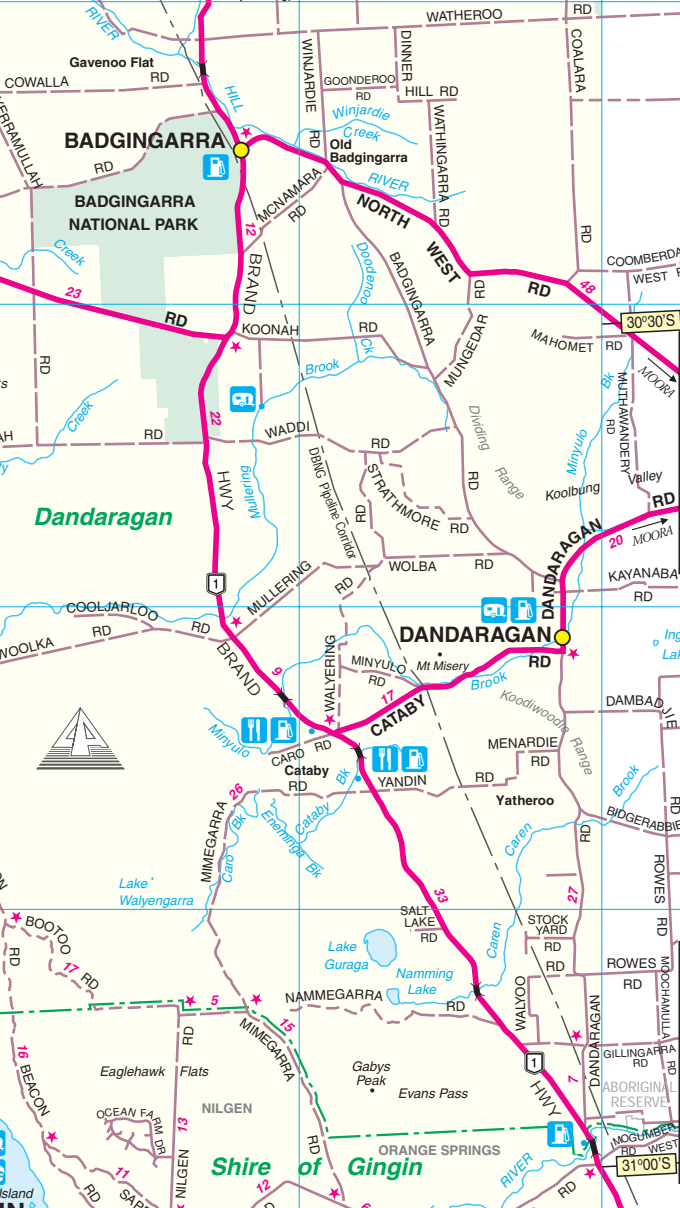

115° 30' E

See Map 79

# BADGINGARRA

BADGINGARRA NATIONAL PARK

Dandaragan

# DANDARAGAN